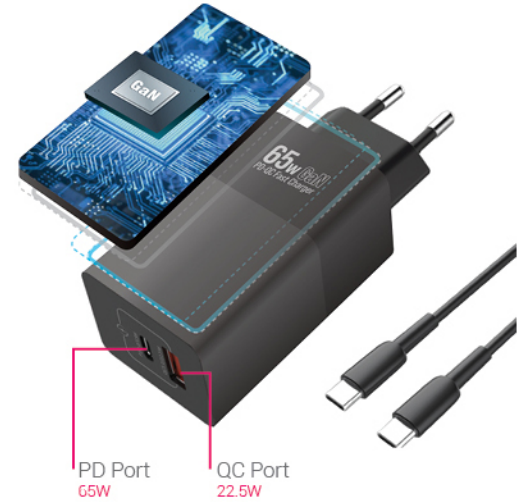

TTC 67

Wall Charger

Rated Voltage	AC 100-240V
Rated Current	
Type C	5V/3A ,9V/3A ,12V/3A ,15V/3A ,20V/3.25A(65W)
PPS	3.3-11V/5A
USB A	4.5V/5A ,5V/4.5A ,5V/3A ,9V/2A ,12V/1.5A(22.5W)
Number of Ports	2
Type of Ports	PD (with PPS) + QC3.0
Material	ABS+PC