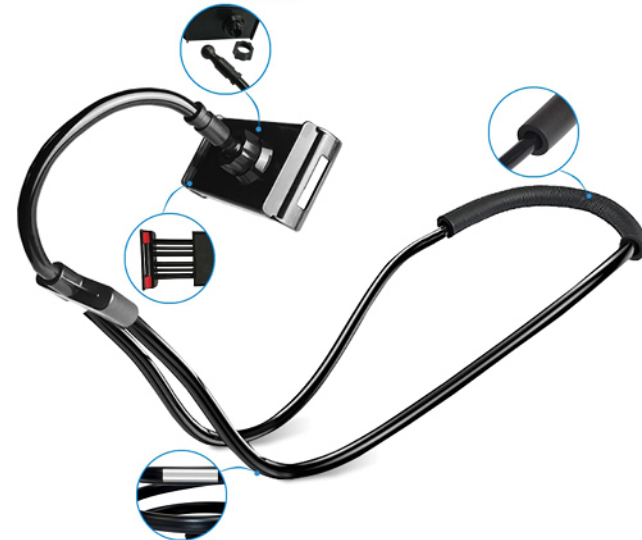

Suitable for	4.7inches to 11inches
Material	ABS+Silicone+Foam
Size	830 x 115 x 63 mm

TCRA 1500

Converter

Converter Type C to Micro USB
Converter Type C to Lightning
Converter Type C to USB A
with Type C to Type C Cable
with Ejector PIN
mobile Holder