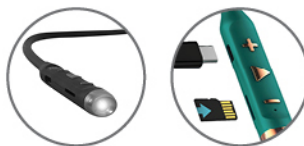

15

Headphone & Speaker Volume Control

TH 5384

Neckband

Connector	BT
Bluetooth Version	5.0
Call Function	
Capacity of Battery	200 mAh
Charge Time	1-1.5 hr
Talk Time	16-18 hr
Music Time	18-20 hr
Standby Time	300 hr

TH 5385

Neckband

Connector	BT
Call Function	Yes
Capacity of Battery	110 mAh
Charge Time	2 hr
Talk Time	6 hr
Music Time	7 hr
Standby Time	90 hr

TH 5016

Headset

Type
Volume Control
Length of Cable
Material of Cable