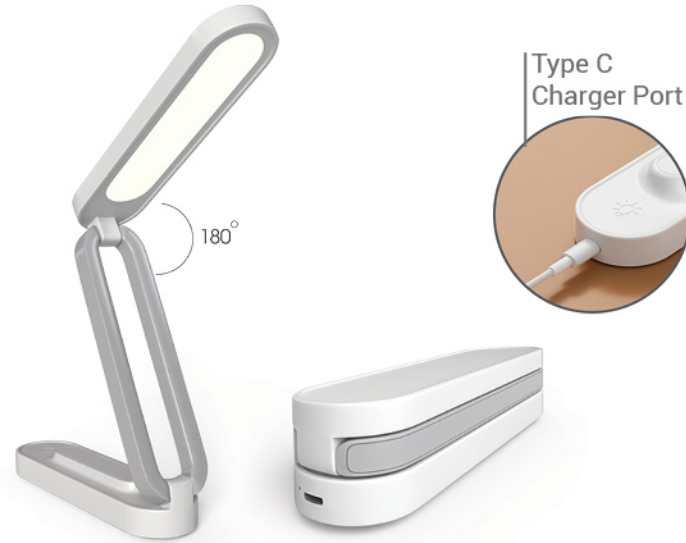

TGIFT 5403

Folding Lamp

Capacity of Battery	1200 mAh
Material	ABS
Input Voltage	DC 5V (Type C)
Output Voltage	4 W
Charge Time	12 hr
Size	L170 x W46 x H40 mm

3 Lights
Brightness Adjustable